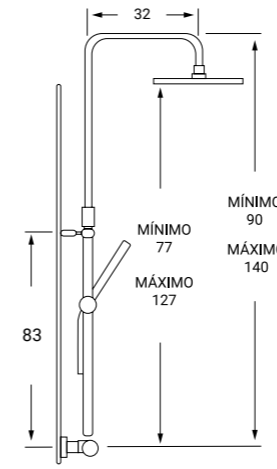

REF: OSI50 P.V.P 221€
**COLUMNA TERMOSTÁTICA
EXTENSIBLE MODELO OSIRIS
ROCIADOR DE 20 CMS. EN
ACERO INOXIDABLE EXTRA-
PLANO. INCLUYE JABONERA.**

*THERMOSTATIC EXTENSIBLE COLUMN
ROUND SHOWER KIT HEAD 20 CMS.
EXTRA FLAT STAINLESS STEEL WITH
SOAP HOLDER*

ROC10

REF: OSI50ROC25 P.V.P 240€
**COLUMNA TERMOSTÁTICA
EXTENSIBLE MODELO OSIRIS
ROCIADOR DE 25 CMS. EN
ACERO INOXIDABLE EXTRA-
PLANO. INCLUYE JABONERA.**

*THERMOSTATIC EXTENSIBLE COLUMN
ROUND SHOWER HEAD 25 CMS. EXTRA
FLAT STAINLESS STEEL WITH SOAP
HOLDER*

ROC14

REF: OSI50ROC30 P.V.P 260€
**COLUMNA TERMOSTÁTICA
EXTENSIBLE MODELO OSIRIS
ROCIADOR DE 30 CMS. EN
ACERO INOXIDABLE EXTRA-
PLANO. INCLUYE JABONERA.**

*THERMOSTATIC EXTENSIBLE COLUMN
ROUND SHOWER HEAD 30 CMS. EXTRA
FLAT STAINLESS STEEL WITH SOAP
HOLDER*

ROC11

REF: TA60 P.V.P 340€
**COLUMNA TERMOSTÁTICA
EXTENSIBLE BAÑERA
MODELO TALIA ROCIADOR DE
20 CMS. EN ACERO INOXIDA-
BLE EXTRAPLANO**

*THERMOSTATIC EXTENSIBLE COLUMN
BATH/SHOWER HEAD 20 CMS. EXTRA
FLAT STAINLESS STEEL*

ROC10