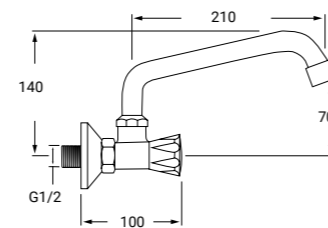

**GRIFO PARED C/HORIZONTAL
MOD. AIDA**

Montura convencional

WALL FAUCET

MV

AIR22100H