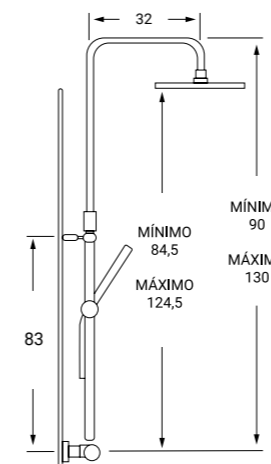

THERMOSTATIC EXTENSIBLE COLUMN WITH KIT SQUARE SHOWER HEAD 20 CMS. EXTRA-FLAT STAINLESS STEEL

THERMOSTATIC EXTENSIBLE COLUMN WITH KIT SQUARE SHOWER HEAD 25 CMS. EXTRA-FLAT STAINLESS STEEL

THERMOSTATIC EXTENSIBLE COLUMN WITH KIT SQUARE SHOWER HEAD 30 CMS. EXTRA-FLAT STAINLESS STEEL

THERMOSTATIC EXTENSIBLE COLUMN IN BLACK COLOUR WITH KIT SQUARE SHOWER HEAD 20 CMS. EXTRA-FLAT STAINLESS STEEL