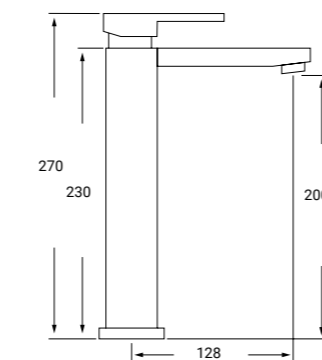

MONOMANDO LAVABO ELEVADO MOD. CHIC

Cartucho cerámico 26 mm salida libre

HIGH SINGLE LEVER WASH-BASIN MIXER 26 CARTRIDGE

CAR26 SLE

AIR24100M