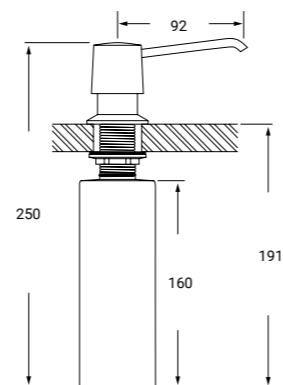

**DISPENSADOR DE JABON
COCINA CUADRADO
ACABADO CROMO**

*SQUARE SOAP DISPENSER FOR
KITCHEN FINISHED IN CHROME*