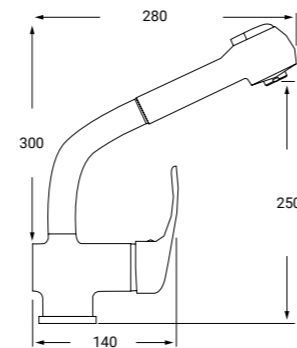

CAR40

AIR24100M

CAB03

FL06

REF: FR35 P.V.P 295€

**MONOMANDO ESCAMOTEABLE  
COCINA AC.INOX.304.  
ESPECIAL VENTANA SUBE Y BAJA  
BAJADO ALTURA 3,5 CMS  
MOD. MAGIC**

Cartucho cerámico 25 mm

*KITCHEN FAUCET AC.INOX.304. SPECIAL UP AND  
DOWN FOR WINDOW LOWERED HEIGHT 3,5 CMS  
25 CARTRIDGE*