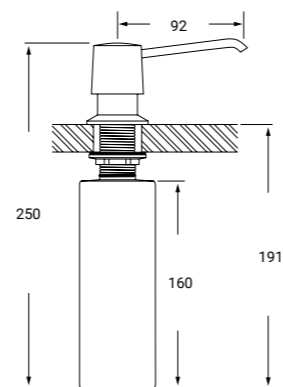

**DISPENSADOR DE JABON
COCINA EN NEGRO
MATE REDONDO**

*ROUND SOAP DISPENSER FOR
KITCHEN IN BLACK*