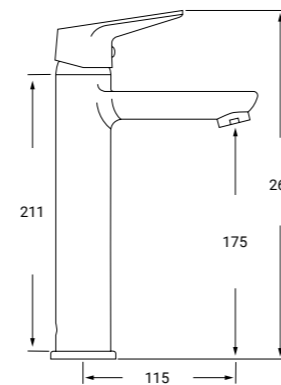

CAR35

AIR16100MS

REF: GA10 P.V.P 100€

**MONOMANDO LAVABO ELEVADO MOD. GALACTIC**

Cartucho cerámico 35 mm salida fija

*HIGH SINGLE LEVER WASH-BASIN MIXER 35 CARTRIDGE*

CAR35

AIR20100M