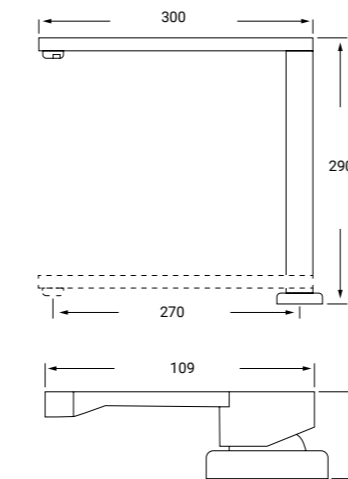

CAR40

AIR24100M

CAB03

FL06

REF: FR35 P.V.P 295€

**MONOMANDO ESCAMOTEABLE  
COCINA AC.INOX.304.  
ESPECIAL VENTANA SUBE Y BAJA  
BAJADO ALTURA 3,5 CMS  
MOD. MAGIC**

Cartucho cerámico 25 mm

*KITCHEN FAUCET AC.INOX.304. SPECIAL UP AND  
DOWN FOR WINDOW LOWERED HEIGHT 3,5 CMS  
25 CARTRIDGE*