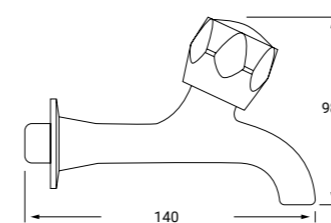

LAVABO PARED 1 AGUA

Montura convencional

ONE WATER WALL WASH BASIN

MV