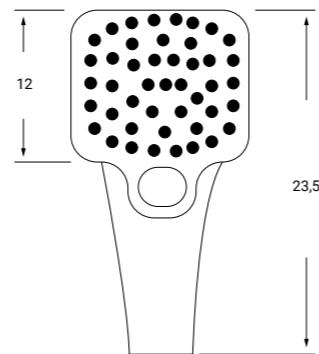

REF: M17 P.V.P 22€

MANGO DUCHA 3 FUNCIONES PULSADOR

THREE JETS HANDSHOWER