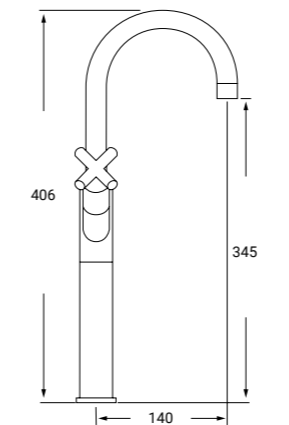

LAVABO ELEVADO BIMANDO MOD. MARTE

Montura cerámica

HIGH SINGLE LEVER WASH-BASIN MIXER

MC04

AIR22100H