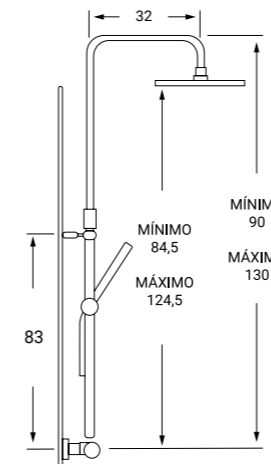

THERMOSTATIC EXTENSIBLE COLUMN WITH KIT SQUARE SHOWER HEAD 20 CMS. EXTRA-FLAT STAINLESS STEEL

THERMOSTATIC EXTENSIBLE COLUMN WITH KIT SQUARE SHOWER HEAD 25 CMS. EXTRA-FLAT STAINLESS STEEL

THERMOSTATIC EXTENSIBLE COLUMN WITH KIT SQUARE SHOWER HEAD 30 CMS. EXTRA-FLAT STAINLESS STEEL

THERMOSTATIC EXTENSIBLE COLUMN IN BLACK COLOUR WITH KIT SQUARE SHOWER HEAD 20 CMS. EXTRA-FLAT STAINLESS STEEL