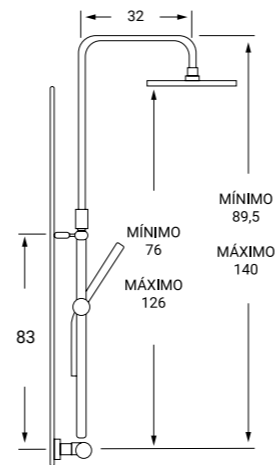

REF: CBT P.V.P 155€

CONJUNTO BARRA/DUCHA EXTENSIBLE CON ROCIADOR 20 CMS. EN ACERO INOXIDABLE EXTRAPLANO, SOPORTE DESLIZANTE, FLEXO, MANGO DUCHA E INVERSOR, INCLUYE LATIGUILLOS DE CONEXION A EQUIPO ACTUAL

EXTENSIBLE COLUM SET WITH KIT, ROUND SHOWER HEAD 20 CMS. EXTRA-FLAT STAINLESS STEEL