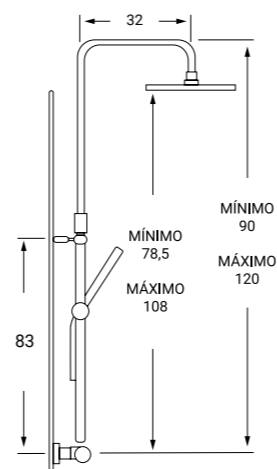

REF: OSI50 P.V.P 221€
**COLUMNA TERMOSTÁTICA
EXTENSIBLE MODELO OSIRIS
ROCIADOR DE 20 CMS. EN
ACERO INOXIDABLE EXTRA-
PLANO. INCLUYE JABONERA.**

*THERMOSTATIC EXTENSIBLE COLUMN
ROUND SHOWER KIT HEAD 20 CMS.
EXTRA FLAT STAINLESS STEEL WITH
SOAP HOLDER*

ROC10

REF: OSI50ROC25 P.V.P 240€
**COLUMNA TERMOSTÁTICA
EXTENSIBLE MODELO OSIRIS
ROCIADOR DE 25 CMS. EN
ACERO INOXIDABLE EXTRA-
PLANO. INCLUYE JABONERA.**

*THERMOSTATIC EXTENSIBLE COLUMN
ROUND SHOWER HEAD 25 CMS. EXTRA
FLAT STAINLESS STEEL WITH SOAP
HOLDER*

ROC14

REF: OSI50ROC30 P.V.P 260€
**COLUMNA TERMOSTÁTICA
EXTENSIBLE MODELO OSIRIS
ROCIADOR DE 30 CMS. EN
ACERO INOXIDABLE EXTRA-
PLANO. INCLUYE JABONERA.**

*THERMOSTATIC EXTENSIBLE COLUMN
ROUND SHOWER HEAD 30 CMS. EXTRA
FLAT STAINLESS STEEL WITH SOAP
HOLDER*

ROC11

REF: TA60 P.V.P 340€
**COLUMNA TERMOSTÁTICA
EXTENSIBLE BAÑERA
MODELO TALIA ROCIADOR DE
20 CMS. EN ACERO INOXIDA-
BLE EXTRAPLANO**

*THERMOSTATIC EXTENSIBLE COLUMN
BATH/SHOWER HEAD 20 CMS. EXTRA
FLAT STAINLESS STEEL*

ROC10