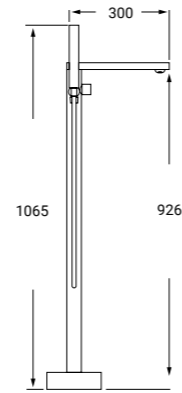

REF: MBP P.V.P 755€
MONOMANDO DE BAÑERA CON PIE

SINGLE LEVER BATH MIXER WITH KIT