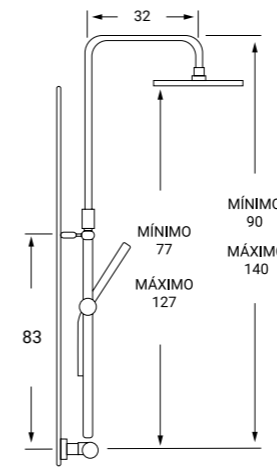

REF: OSI50 P.V.P 221€
**COLUMNA TERMOSTÁTICA
EXTENSIBLE MODELO OSIRIS
ROCIADOR DE 20 CMS. EN
ACERO INOXIDABLE EXTRA-
PLANO. INCLUYE JABONERA.**

*THERMOSTATIC EXTENSIBLE COLUMN
ROUND SHOWER KIT HEAD 20 CMS.
EXTRA FLAT STAINLESS STEEL WITH
SOAP HOLDER*

ROC10

REF: OSI50ROC25 P.V.P 240€
**COLUMNA TERMOSTÁTICA
EXTENSIBLE MODELO OSIRIS
ROCIADOR DE 25 CMS. EN
ACERO INOXIDABLE EXTRA-
PLANO. INCLUYE JABONERA.**

*THERMOSTATIC EXTENSIBLE COLUMN
ROUND SHOWER HEAD 25 CMS. EXTRA
FLAT STAINLESS STEEL WITH SOAP
HOLDER*

ROC14

REF: OSI50ROC30 P.V.P 260€
**COLUMNA TERMOSTÁTICA
EXTENSIBLE MODELO OSIRIS
ROCIADOR DE 30 CMS. EN
ACERO INOXIDABLE EXTRA-
PLANO. INCLUYE JABONERA.**

*THERMOSTATIC EXTENSIBLE COLUMN
ROUND SHOWER HEAD 30 CMS. EXTRA
FLAT STAINLESS STEEL WITH SOAP
HOLDER*

ROC11

REF: TA60 P.V.P 340€
**COLUMNA TERMOSTÁTICA
EXTENSIBLE BAÑERA
MODELO TALIA ROCIADOR DE
20 CMS. EN ACERO INOXIDA-
BLE EXTRAPLANO**

*THERMOSTATIC EXTENSIBLE COLUMN
BATH/SHOWER HEAD 20 CMS. EXTRA
FLAT STAINLESS STEEL*

ROC10