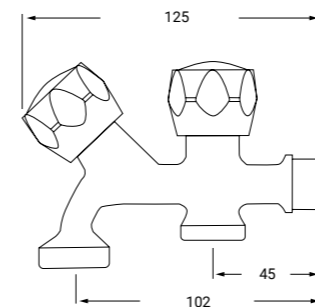

GRIFO DE LAVADORA DOBLE

DOUBLE WASHER FAUCET