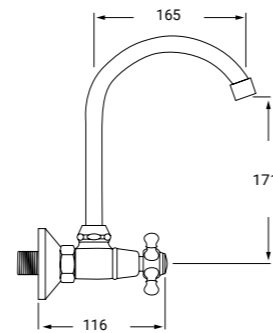

**GRIFO FREGADERO PARED
BRONCE MOD. CLASIC**

Montura convencional

CLASIC WALL FAUCET IN BRONZE

MC

AIR22100HB