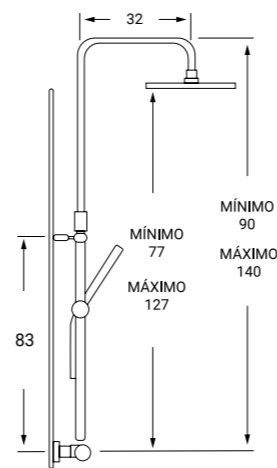

REF: OSI50 P.V.P 221€
**COLUMNA TERMOSTÁTICA
EXTENSIBLE MODELO OSIRIS
ROCIADOR DE 20 CMS. EN
ACERO INOXIDABLE EXTRA-
PLANO. INCLUYE JABONERA.**

*THERMOSTATIC EXTENSIBLE COLUMN
ROUND SHOWER KIT HEAD 20 CMS.
EXTRA FLAT STAINLESS STEEL WITH
SOAP HOLDER*

ROC10

REF: OSI50ROC25 P.V.P 240€
**COLUMNA TERMOSTÁTICA
EXTENSIBLE MODELO OSIRIS
ROCIADOR DE 25 CMS. EN
ACERO INOXIDABLE EXTRA-
PLANO. INCLUYE JABONERA.**

*THERMOSTATIC EXTENSIBLE COLUMN
ROUND SHOWER HEAD 25 CMS. EXTRA
FLAT STAINLESS STEEL WITH SOAP
HOLDER*

ROC14

REF: OSI50ROC30 P.V.P 260€
**COLUMNA TERMOSTÁTICA
EXTENSIBLE MODELO OSIRIS
ROCIADOR DE 30 CMS. EN
ACERO INOXIDABLE EXTRA-
PLANO. INCLUYE JABONERA.**

*THERMOSTATIC EXTENSIBLE COLUMN
ROUND SHOWER HEAD 30 CMS. EXTRA
FLAT STAINLESS STEEL WITH SOAP
HOLDER*

ROC11

REF: TA60 P.V.P 340€
**COLUMNA TERMOSTÁTICA
EXTENSIBLE BAÑERA
MODELO TALIA ROCIADOR DE
20 CMS. EN ACERO INOXIDA-
BLE EXTRAPLANO**

*THERMOSTATIC EXTENSIBLE COLUMN
BATH/SHOWER HEAD 20 CMS. EXTRA
FLAT STAINLESS STEEL*

ROC10