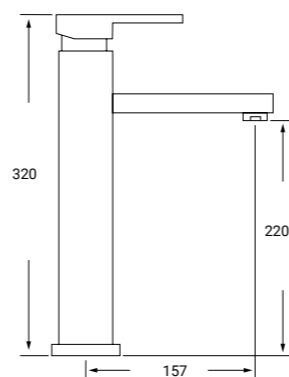

MC04

AIR22100H

REF: OVAL10 P.V.P 140€

**MONOMANDO LAVABO ELEVADO MOD. OVAL**

Cartucho cerámico 25 mm salida fija

*HIGH SINGLE LEVER WASH-BASIN MIXER BLACK 25 CARTRIDGE*

CAR25

AIR20100M