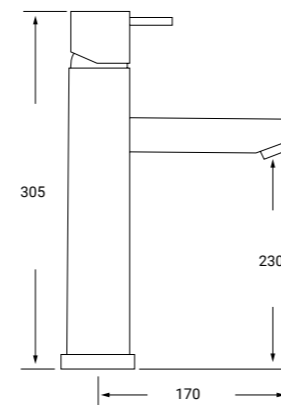

MONOMANDO LAVABO ELEVADO MOD. ACUARIO

Cartucho cerámico 35 mm

HIGH SINGLE LEVER WASH-BASIN MIXER-35 CARTRIDGE

CAR35

AIR16100MS